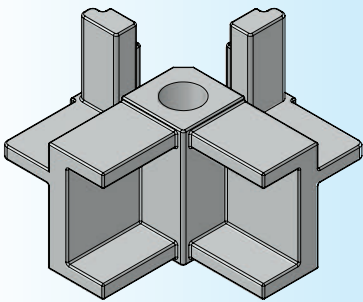

Model: ST 04

Photo View**3D Rendered View**

- ▶ MATERIAL: CAST IRON
- ▶ FINISH: SAND BLASTING

CORNER BLOCK FOR 16 FOLDED PROFILE