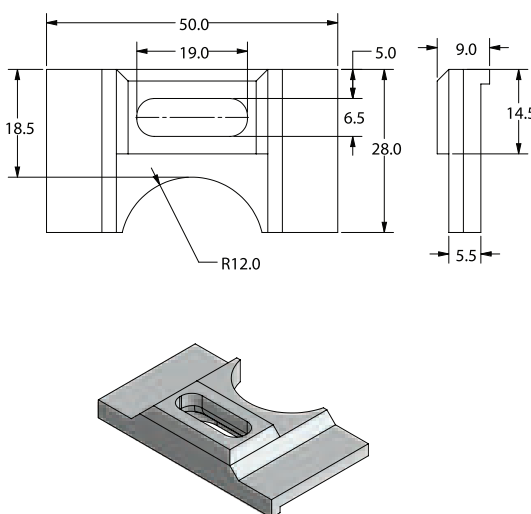

Model: MS 821 ▶

3D Rendered View

Single Door Accessories

SINGLE DOOR ACCESSORIES

OA 47

- ▶ MATERIAL: ZINC DIE CASTING
- ▶ FINISH: SAND BLASTING

OA 44

- ▶ MATERIAL: ZINC DIE CASTING
- ▶ FINISH: SAND BLASTING

OA 51

- ▶ MATERIAL: MILD STEEL
- ▶ FINISH: ZINC WITH TRIVALENT BLUE PLATING

LG14F-1-7XL

- ▶ MATERIAL: MILD STEEL
- ▶ FINISH: ZINC WITH TRIVALENT BLUE PLATING

PART NUMBER	L1
LG14F-1-7XL720	720
LG14F-1-7XL820	820