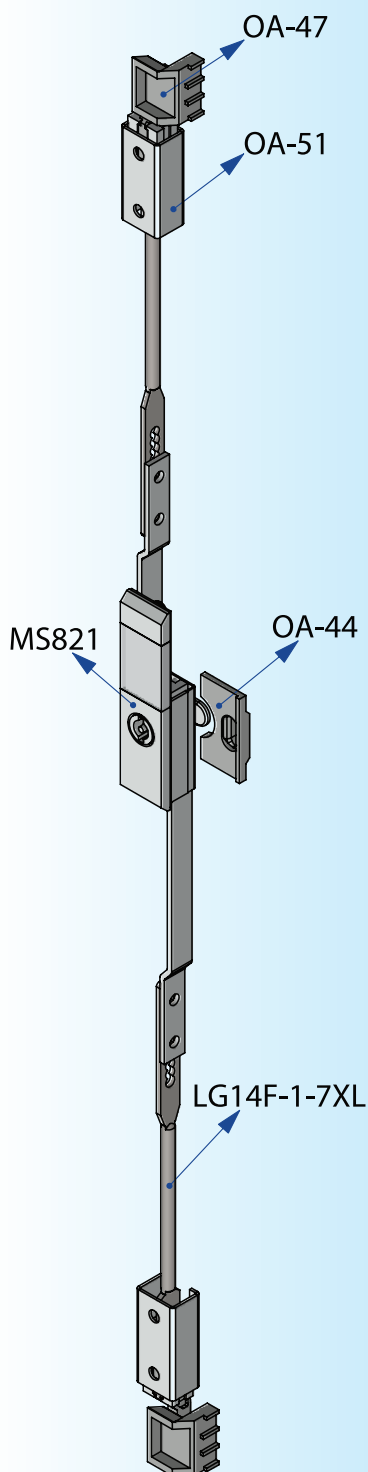

Model: MS 821 ▶

3D Rendered View

Single Door Accessories

SINGLE DOOR ACCESSORIES

OA 47

- ▶ MATERIAL: ZINC DIE CASTING
- ▶ FINISH: SAND BLASTING

OA 44

- ▶ MATERIAL: ZINC DIE CASTING
- ▶ FINISH: SAND BLASTING

OA 51

- ▶ MATERIAL: MILD STEEL
- ▶ FINISH: ZINC WITH TRIVALENT BLUE PLATING

LG14F-1-7XL

- ▶ MATERIAL: MILD STEEL
- ▶ FINISH: ZINC WITH TRIVALENT BLUE PLATING

PART NUMBER	L1
LG14F-1-7XL720	720
LG14F-1-7XL820	820