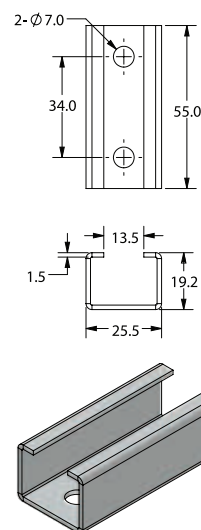

Model: MS 821 ▶

3D Rendered View

Single Door Accessories

SINGLE DOOR ACCESSORIES

OA 47

- ▶ MATERIAL: ZINC DIE CASTING
- ▶ FINISH: SAND BLASTING

OA 44

- ▶ MATERIAL: ZINC DIE CASTING
- ▶ FINISH: SAND BLASTING

OA 51

- ▶ MATERIAL: MILD STEEL
- ▶ FINISH: ZINC WITH TRIVALENT BLUE PLATING

LG14F-1-7XL

- ▶ MATERIAL: MILD STEEL
- ▶ FINISH: ZINC WITH TRIVALENT BLUE PLATING

PART NUMBER	L1
LG14F-1-7XL720	720
LG14F-1-7XL820	820