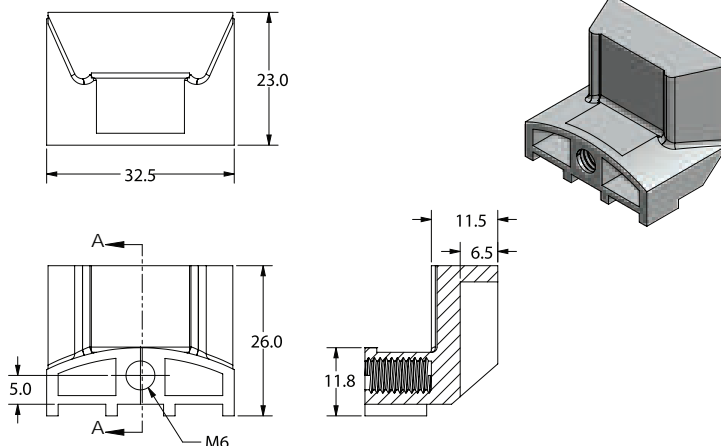

Model: MS 821 ▶

3D Rendered View

Single Door Accessories

SINGLE DOOR ACCESSORIES

OA 47

- ▶ MATERIAL: ZINC DIE CASTING
- ▶ FINISH: SAND BLASTING

OA 44

- ▶ MATERIAL: ZINC DIE CASTING
- ▶ FINISH: SAND BLASTING

OA 51

- ▶ MATERIAL: MILD STEEL
- ▶ FINISH: ZINC WITH TRIVALENT BLUE PLATING

LG14F-1-7XL

- ▶ MATERIAL: MILD STEEL
- ▶ FINISH: ZINC WITH TRIVALENT BLUE PLATING

PART NUMBER	L1
LG14F-1-7XL720	720
LG14F-1-7XL820	820