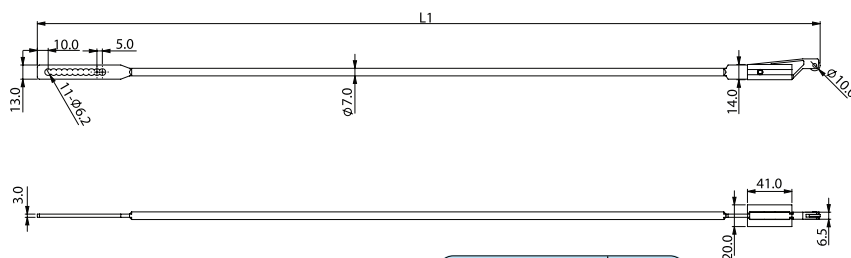

Model: MS 821 ▶

3D Rendered View

Single Door Accessories

SINGLE DOOR ACCESSORIES

OA 47

- ▶ MATERIAL: ZINC DIE CASTING
- ▶ FINISH: SAND BLASTING

OA 44

- ▶ MATERIAL: ZINC DIE CASTING
- ▶ FINISH: SAND BLASTING

OA 51

- ▶ MATERIAL: MILD STEEL
- ▶ FINISH: ZINC WITH TRIVALENT BLUE PLATING

LG14F-1-7XL

- ▶ MATERIAL: MILD STEEL
- ▶ FINISH: ZINC WITH TRIVALENT BLUE PLATING

PART NUMBER	L1
LG14F-1-7XL720	720
LG14F-1-7XL820	820