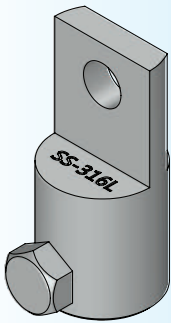

Model: SHR 02A SS

Photo View

3D Rendered View

- ▶ MATERIAL: SS 316L / 304
- ▶ FINISH: VIBRO POLISHING