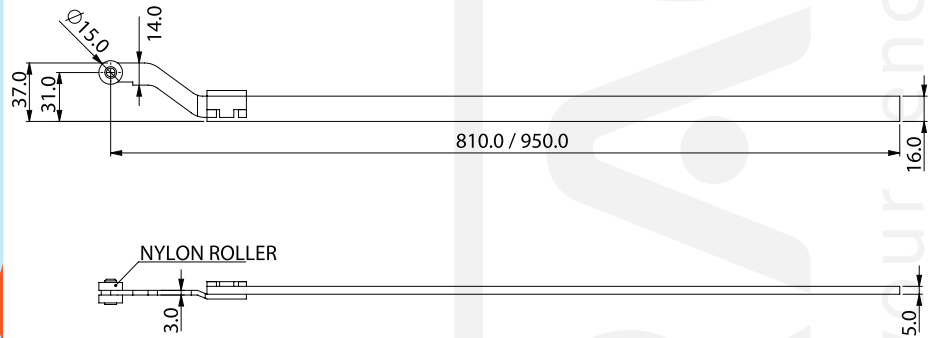

Model: SHF 03-5B-1

3D Rendered View

- ▶ MATERIAL: MILD STEEL
- ▶ FINISH: ZINC WITH TRIVALENT BLUE PLATING