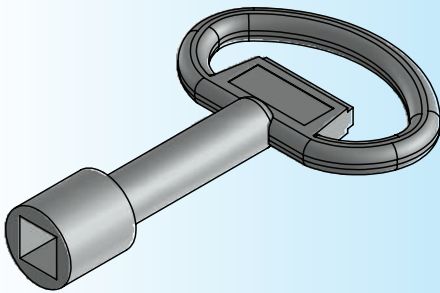

Model: PL 19H-1S ▶

NEW!

Photo View

3D Rendered View

- ▶ MATERIAL: SS 304 / 316
- ▶ FINISH: MIRROR POLISH OR BRUSHED

STAINLESS STEEL KEYS