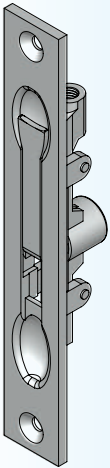

Model: OA 70

Photo View

3D Rendered View

- ▶ MATERIAL: ZINC DIE CASTING BODY, ZINC BLUE PLATING RODS
- ▶ FINISH: BRIGHT CHROME PLATING