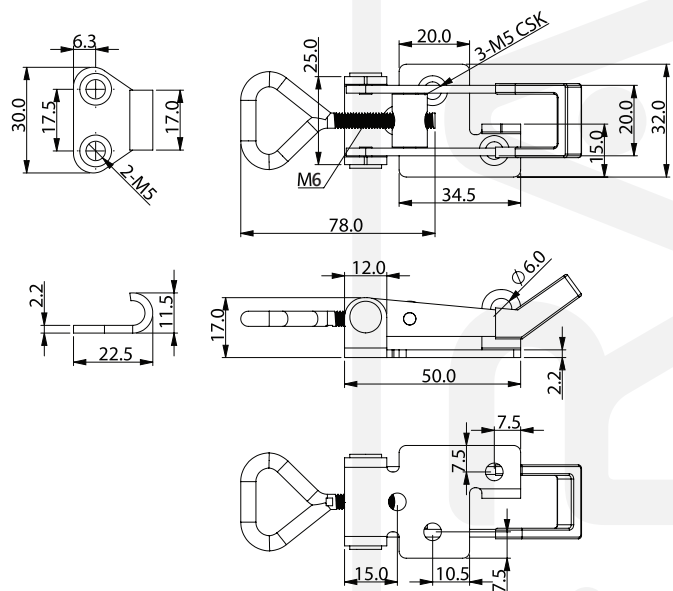

Model: OA 39-1

NEW!

Photo View

3D Rendered View

- ▶ MATERIAL: SS 304
- ▶ FINISH: MIRROR POLISHED OR BRUSHED

STAINLESS STEEL ADJUSTABLE PADLOCKABLE LATCH

OA 39S-1

OA 39S-2

OA 39S-3