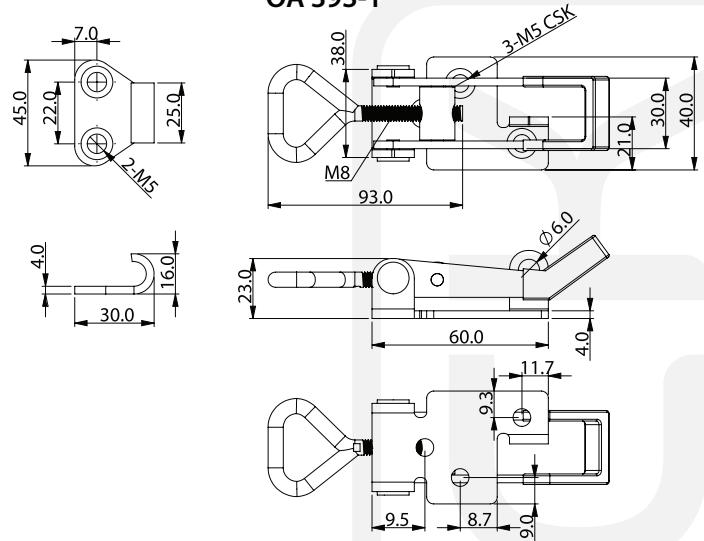

Model: OA 39-1

NEW!

Photo View

3D Rendered View

- ▶ MATERIAL: SS 304
- ▶ FINISH: MIRROR POLISHED OR BRUSHED

STAINLESS STEEL ADJUSTABLE PADLOCKABLE LATCH

OA 39S-1

OA 39S-2

OA 39S-3