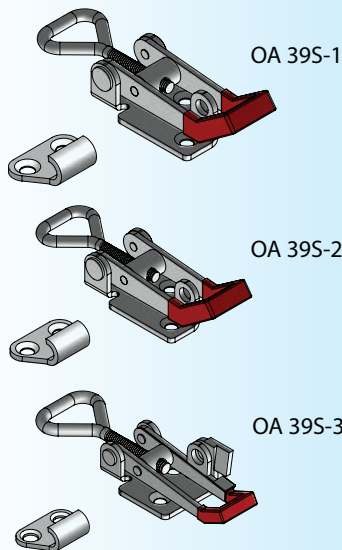

Model: OA 39-1

NEW!

Photo View

3D Rendered View

- ▶ MATERIAL: SS 304
- ▶ FINISH: MIRROR POLISHED OR BRUSHED

STAINLESS STEEL ADJUSTABLE PADLOCKABLE LATCH

OA 39S-1

OA 39S-2

OA 39S-3