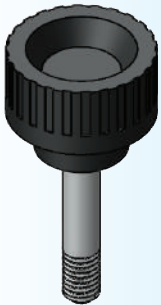

Model: OA 32-3

### Photo View

### 3D Rendered View

- ▶ MATERIAL: PA KNOB, STEEL BOLT
- ▶ FINISH: ZINC BLUE PLATING