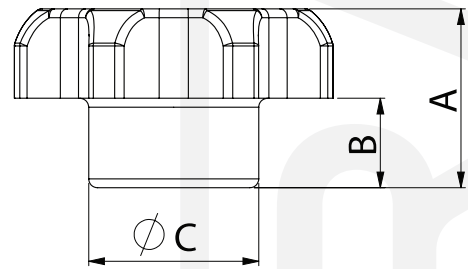

Model: OA 031

Photo View

3D Rendered View

▶ MATERIAL: PA 6 GF30%, BRASS INSERT

▶ FINISH: MATT BLACK

PRODUCT NUMBER	DIMENSIONS				
	A	B	ØC	ØD	ØE
OA-31 M6	16	7	17	M6	22
OA-31 M8	20	10	19	M8	30