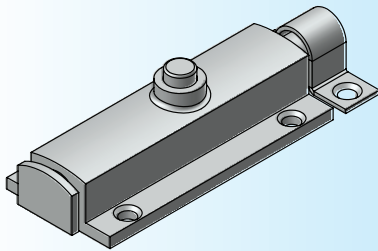

Model: MX 01

Photo View

3D Rendered View

- ▶ MATERIAL: ZINC ALLOY
- ▶ FINISH: BRIGHT CHROME PLATING