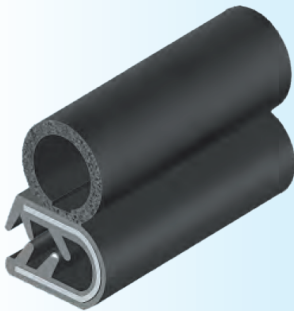

Model: MFT 003A

Photo View

3D Rendered View

▶ MATERIAL: BLACK EPDM SEALING
CRCA STRIP