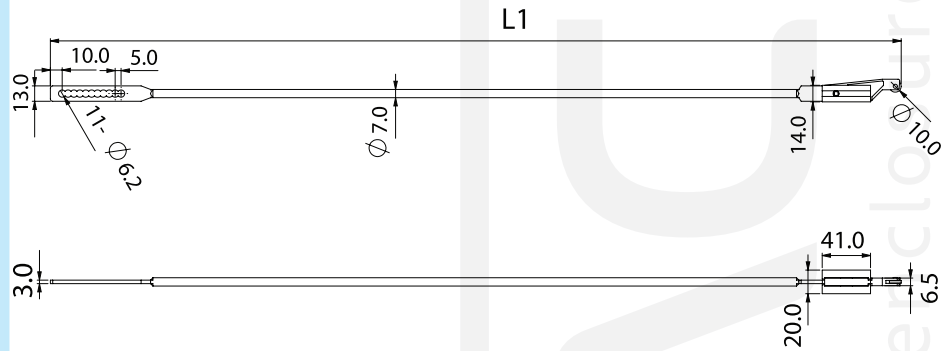

Model: LG14F-1-7XL ▶

### 3D Rendered View

PART NUMBER	L1
LG14F-1-7XL720	720
LG14F-1-7XL820	820

- ▶ MATERIAL: MILD STEEL
- ▶ FINISH: ZINC WITH TRIVALENT BLUE PLATINGG