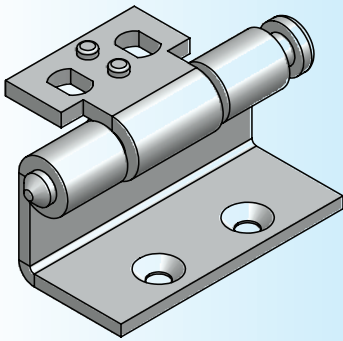

Model: HN 37SM

**Photo View****3D Rendered View**

- ▶ MATERIAL: MILD STEEL
- ▶ FINISH: WITHOUT PLATING / ZINC WITH TRIVALENT BLUE PLATING
- ▶ REMARKS: 120° HINGE