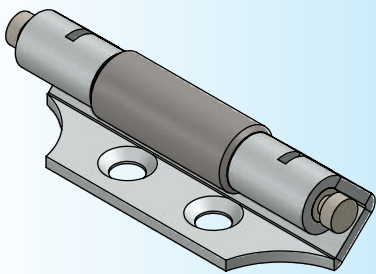

Model: HL 011-3 ▶

RL

NEW!

Photo View

3D Rendered View

- ▶ MATERIAL: MILD STEEL
- ▶ FINISH: NICKEL CHROME PLATING