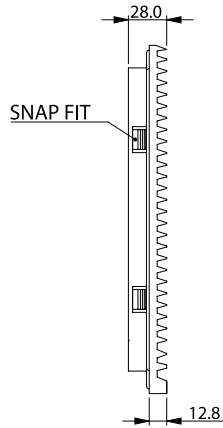

Model: FBL 9805

IP54

Photo View

3D Rendered View

- ▶ MATERIAL: ABS
- ▶ FINISH: RAL - 7032 / 7035

Fans can be mounted directly to the Airvents

CUT-OUT