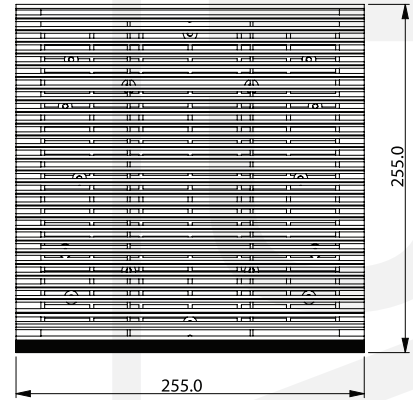

Model: FBL 9805

IP54

Photo View

3D Rendered View

- ▶ MATERIAL: ABS
- ▶ FINISH: RAL - 7032 / 7035

Fans can be mounted directly to the Airvents

CUT-OUT