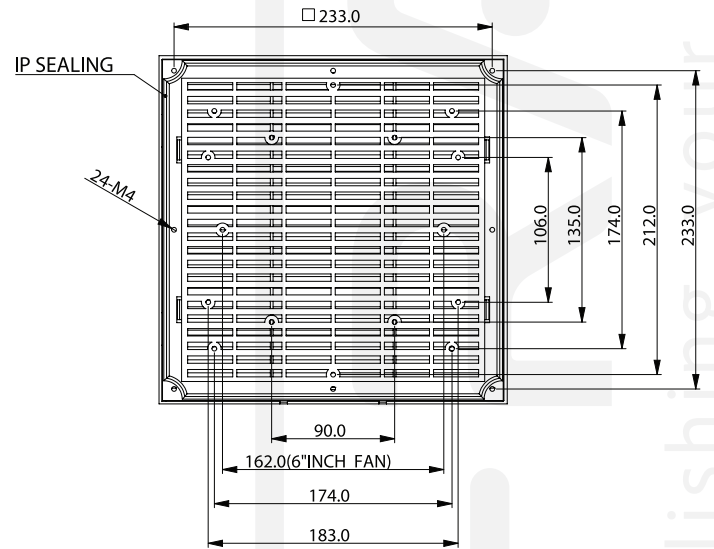

Model: FBL 9805

IP54

Photo View

3D Rendered View

- ▶ MATERIAL: ABS
- ▶ FINISH: RAL - 7032 / 7035

Fans can be mounted directly to the Airvents

CUT-OUT