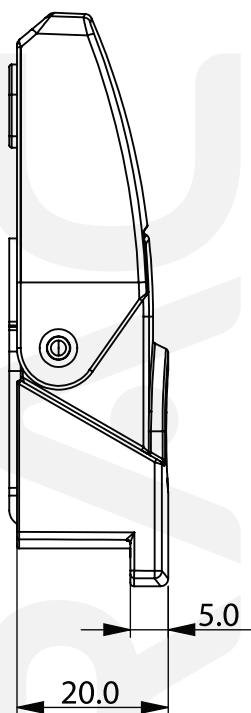

Model: DKS-1-1

Photo View

3D Rendered View

- ▶ MATERIAL: ZINC DIE CASTING
- ▶ FINISH: BLACK POWDER COATED / BRIGHT CHROME PLATING / GRAY CHROME PLATING

DOOR LATCH

CUT-OUT