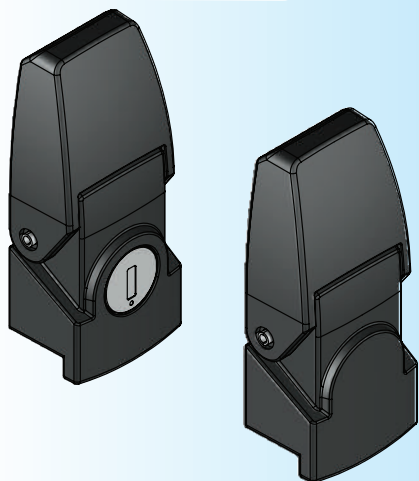

Model: DKS-1-1

Photo View

3D Rendered View

- ▶ MATERIAL: ZINC DIE CASTING
- ▶ FINISH: BLACK POWDER COATED / BRIGHT CHROME PLATING / GRAY CHROME PLATING

DOOR LATCH

CUT-OUT