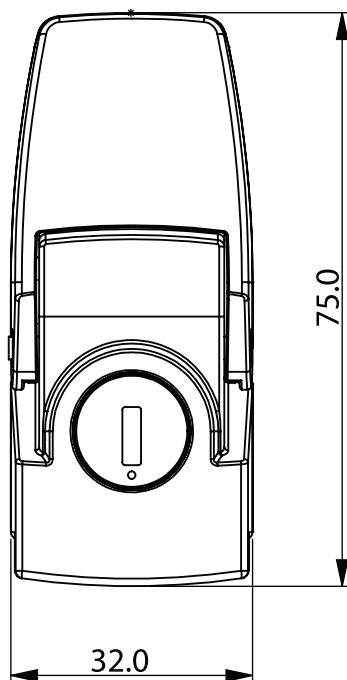

Model: DKS-1-1

Photo View

3D Rendered View

- ▶ MATERIAL: ZINC DIE CASTING
- ▶ FINISH: BLACK POWDER COATED / BRIGHT CHROME PLATING / GRAY CHROME PLATING

DOOR LATCH

CUT-OUT