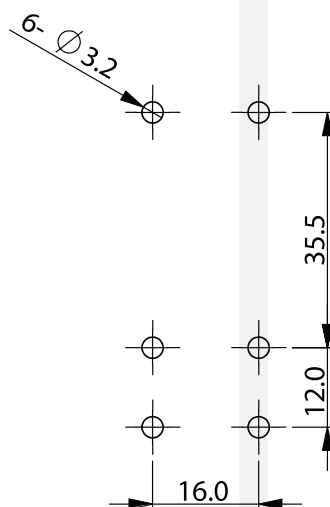

Model: DKS-1-1

Photo View

3D Rendered View

- ▶ MATERIAL: ZINC DIE CASTING
- ▶ FINISH: BLACK POWDER COATED / BRIGHT CHROME PLATING / GRAY CHROME PLATING

DOOR LATCH

CUT-OUT