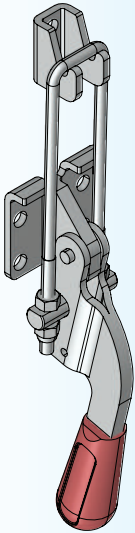

Model: DK 102

### Photo View

### 3D Rendered View

▶ MATERIAL: PVC HANDLE, ZINC BLUE PLATING STEEL FIXING PARTS

### DOOR LATCH

CUT-OUT