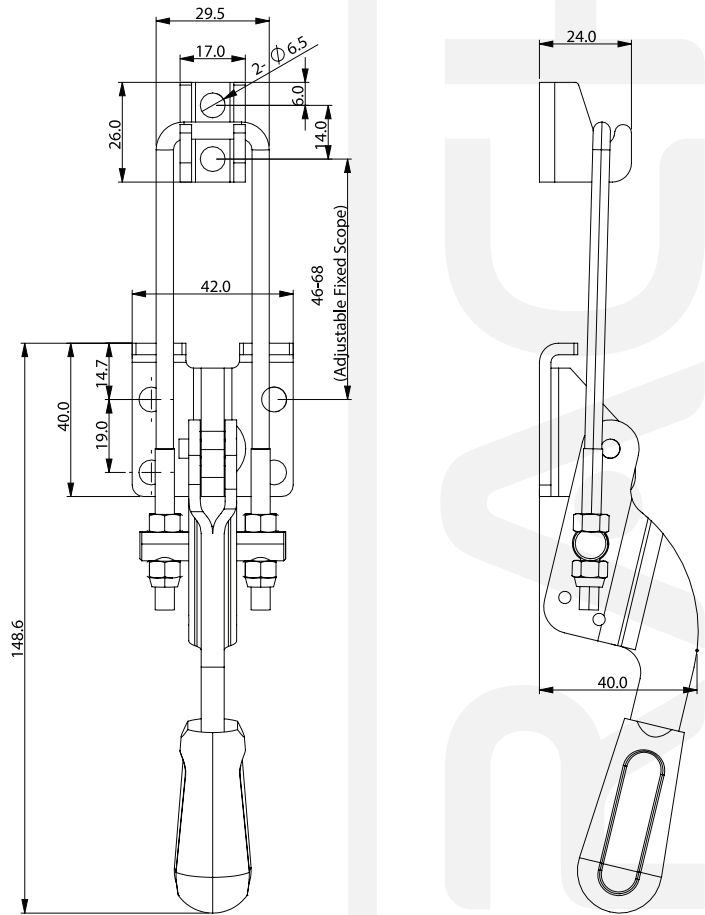

### Photo View

### 3D Rendered View

▶ MATERIAL: PVC HANDLE, ZINC BLUE PLATING STEEL FIXING PARTS

### DOOR LATCH

CUT-OUT