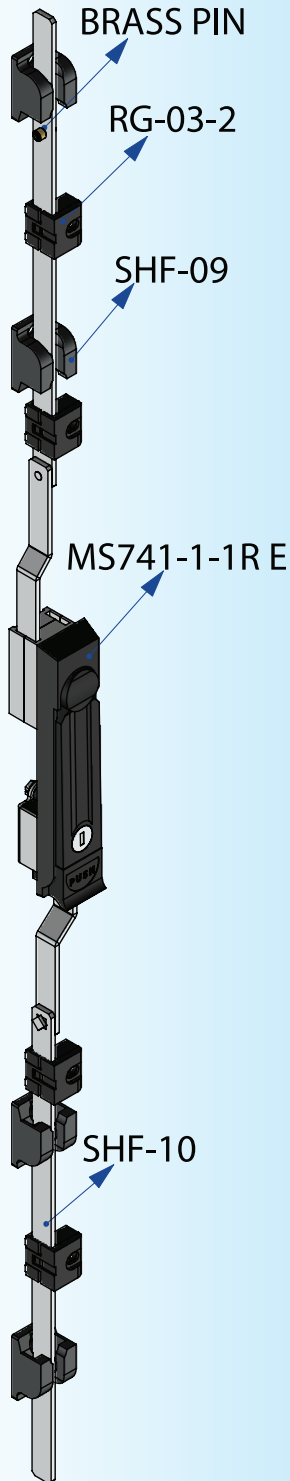

**N-RACK**

embellishing your enclosures...

**Industrial Hardware** | embellishing your enclosures...

Model: MS 741-1-IRE

3D Rendered View

**4-Point Lock Flat Rod Accessories****4-POINT LOCK FLAT ROD VERSION ACCESSORIES****SHF 09****SHF-10****(L) LENGTH AVAILABLE ON REQUEST****OPTION 1 RG 03-1 FOLDABLE GUIDE****OPTION 2 RG 03-2 FOLDABLE GUIDE**