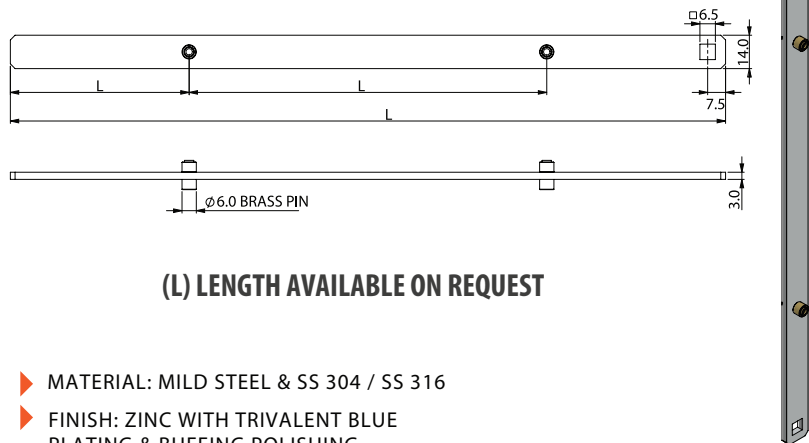

**N-RACK**

embellishing your enclosures...

**Industrial Hardware** | embellishing your enclosures...

Model: MS 741-1-IRE

3D Rendered View

**4-Point Lock Flat Rod Accessories****4-POINT LOCK FLAT ROD VERSION ACCESSORIES****SHF 09****SHF-10****(L) LENGTH AVAILABLE ON REQUEST****OPTION 1 RG 03-1 FOLDABLE GUIDE****OPTION 2 RG 03-2 FOLDABLE GUIDE**