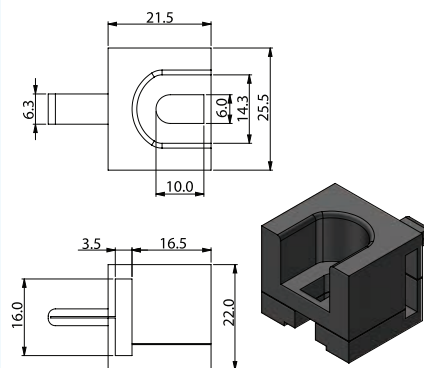

**N-RACK**

embellishing your enclosures...

**Industrial Hardware** | embellishing your enclosures...

Model: MS 741-1-IRE

3D Rendered View

**4-Point Lock Flat Rod Accessories****4-POINT LOCK FLAT ROD VERSION ACCESSORIES****SHF 09****SHF-10****(L) LENGTH AVAILABLE ON REQUEST****OPTION 1 RG 03-1 FOLDABLE GUIDE****OPTION 2 RG 03-2 FOLDABLE GUIDE**