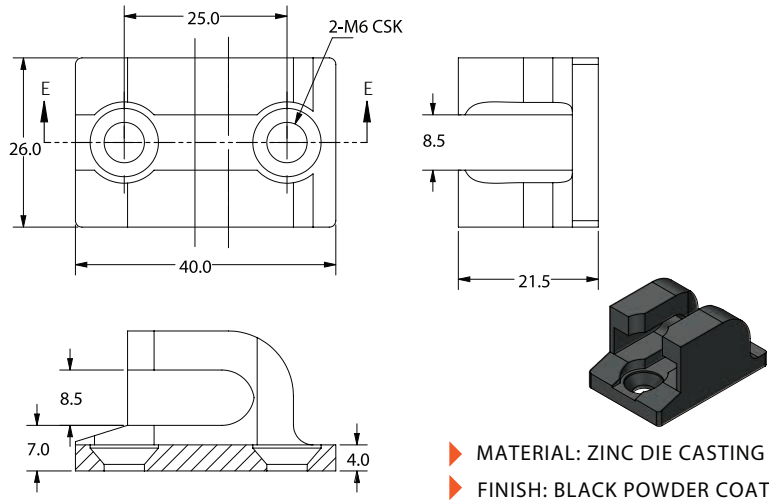

**N-RACK**

embellishing your enclosures...

**Industrial Hardware** | embellishing your enclosures...

Model: MS 741-1-IRE

3D Rendered View

**4-Point Lock Flat Rod Accessories****4-POINT LOCK FLAT ROD VERSION ACCESSORIES****SHF 09****SHF-10****(L) LENGTH AVAILABLE ON REQUEST****OPTION 1 RG 03-1 FOLDABLE GUIDE****OPTION 2 RG 03-2 FOLDABLE GUIDE**