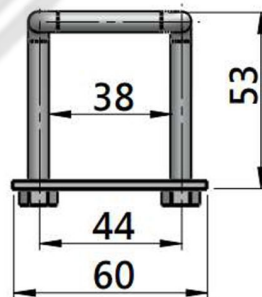

- Material: Stainless Steel, Bracket-Steel.

LOCKING CLAMP

CUT OUT