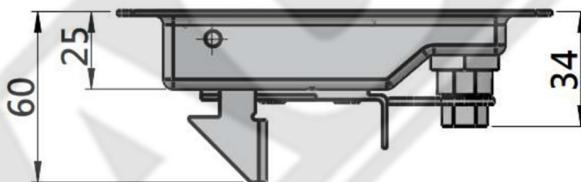

LOCKING CLAMP