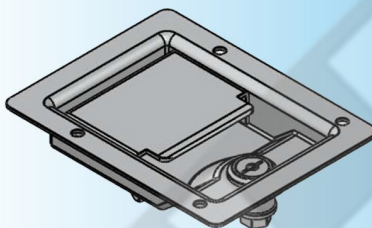

For Product Step File or 3D Model Send a Request Mail To info@nrack.com

INOX
AISI
3..

Key Locks

Panel Locks

Plane Locks

3Point Locks
(Round & Flat)

Handle &
Knobs

Hinges

Airvents

Gasketing

Canopy Locks

Other
Accessories

Stainless Steel

Photo View

3D Rendered View

CP - 02

- Material: Stainless Steel, Bracket-Steel.

LOCKING CLAMP

CUT OUT