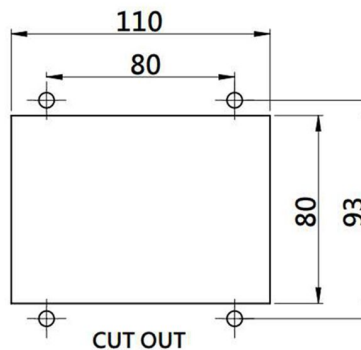

- Material: Stainless Steel, Bracket-Steel.

LOCKING CLAMP

CUT OUT