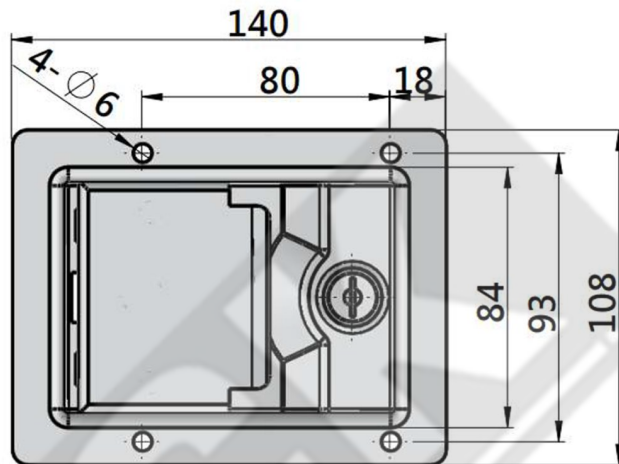

LOCKING CLAMP