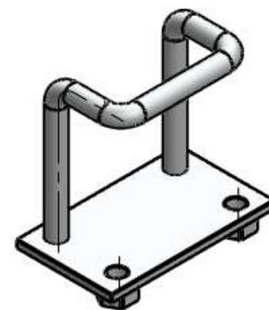

For Product Step File or 3D Model Send a Request Mail To info@nrack.com

INOX
AISI
3..

Key Locks

Panel Locks

Plane Locks

3Point Locks
(Round & Flat)

Handle &
Knobs

Hinges

Airvents

Gasketing

Canopy Locks

Other
Accessories

Stainless Steel

Photo View

3D Rendered View

CP - 02

- Material: Stainless Steel, Bracket-Steel.

LOCKING CLAMP

CUT OUT