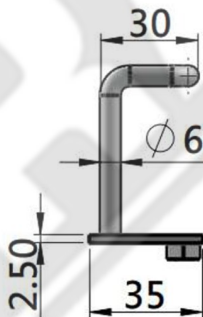

Airvents

Gasketing

Canopy Locks

Other
Accessories

Stainless Steel

Photo View

3D Rendered View

CP - 02

- Material: Stainless Steel, Bracket-Steel.

LOCKING CLAMP

CUT OUT