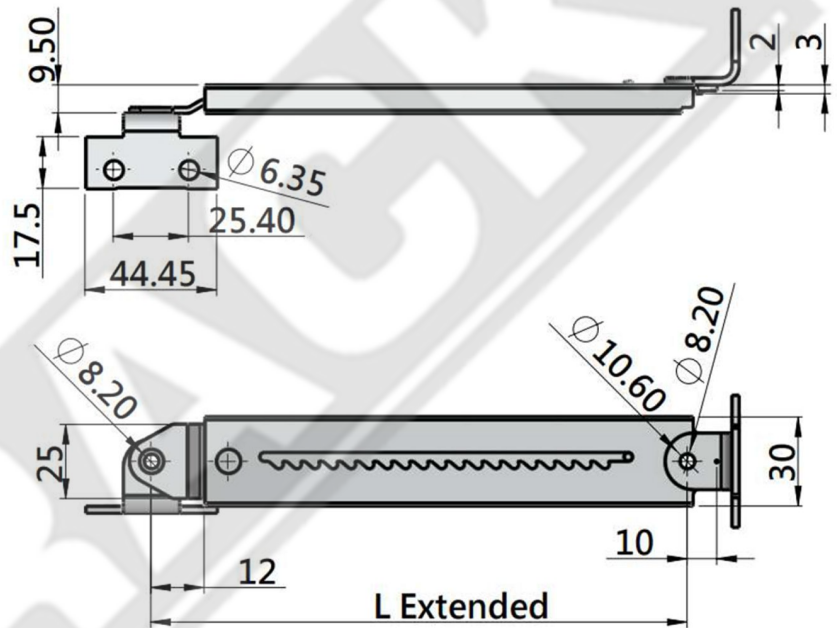

For Product Step File or 3D Model Send a Request Mail To info@nrack.com

Photo View

3D Rendered View

XW 11 - 1

- Material: Steel
- Finish: Zinc Blue Plating

Door Stay

STOP	Long size L Extended	Short Size L Extended
1	234.5	164
2	248	177
3	261	189.5
4	274.5	202
5	288	214.5
6	301	
7	314.5	
8	327	
9	340.5	
10	354	