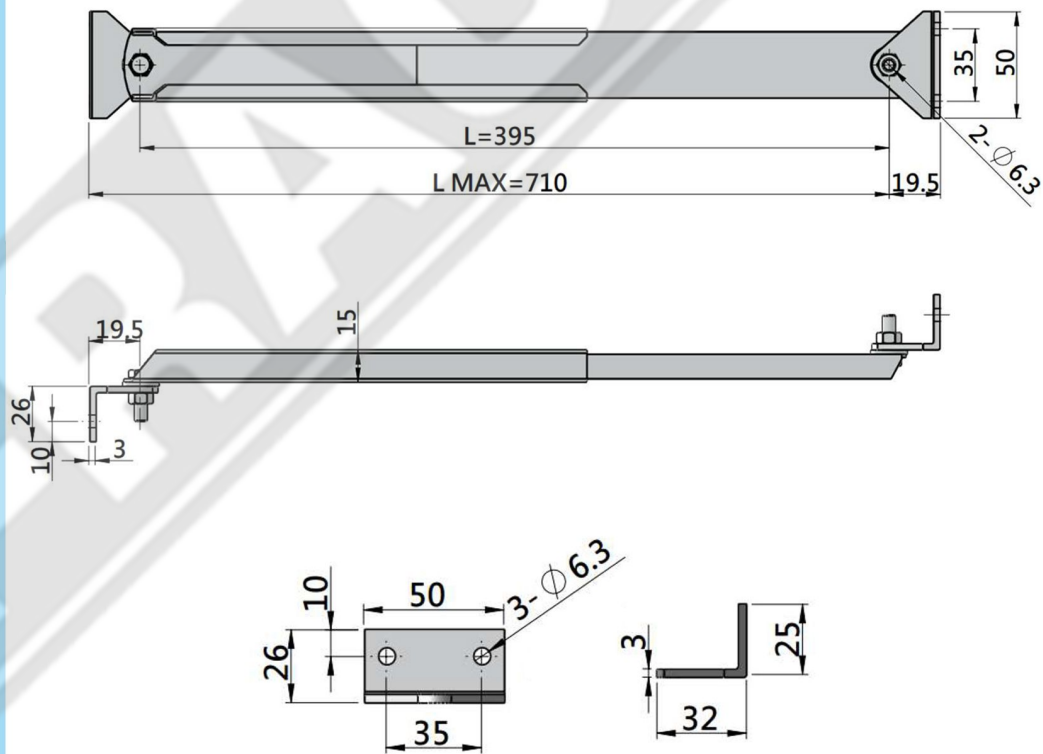

For Product Step File or 3D Model Send a Request Mail To info@nrack.com

Photo View

3D Rendered View

Door Stay

XW 10 - 1

- Material: Steel
- Finish: Zinc Blue Plating