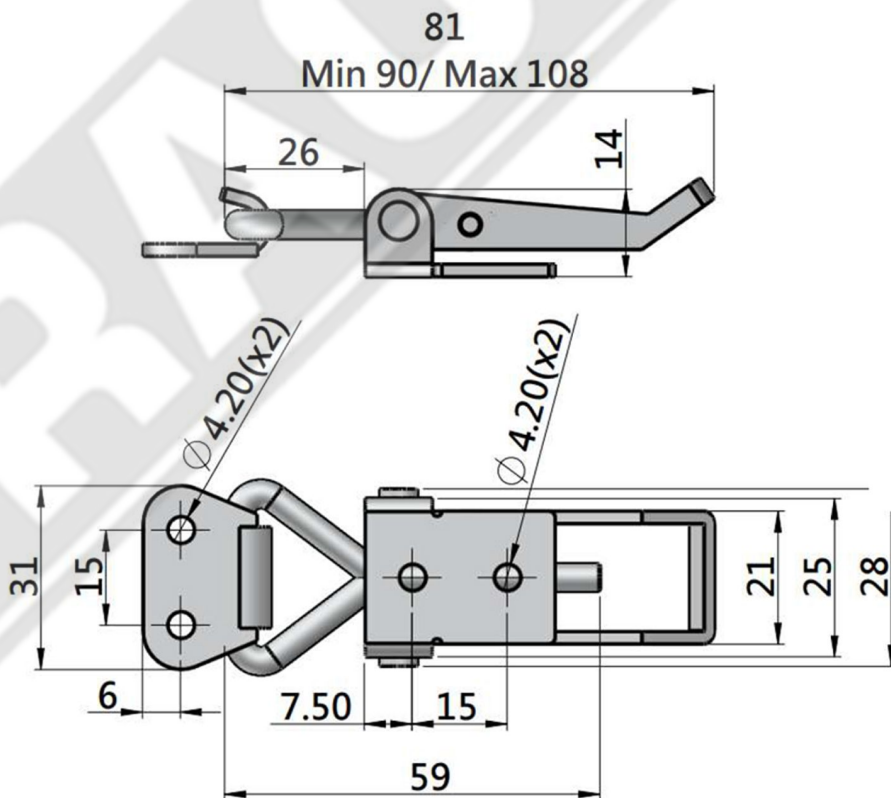

For Product Step File or 3D Model Send a Request Mail To info@nrack.com

Photo View

Available in Stainless Steel on Request

Adjustable Latch

3D Rendered View

OA - 39C

- Material: Steel
- Finish: Zinc Blue