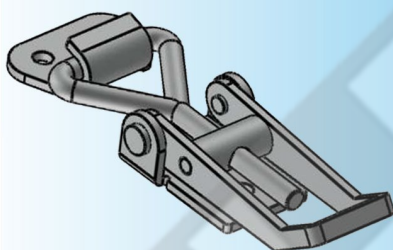

For Product Step File or 3D Model Send a Request Mail To info@nrack.com

Photo View

Available in Stainless Steel on Request

Adjustable Latch

3D Rendered View

OA - 39C

- Material: Steel
- Finish: Zinc Blue