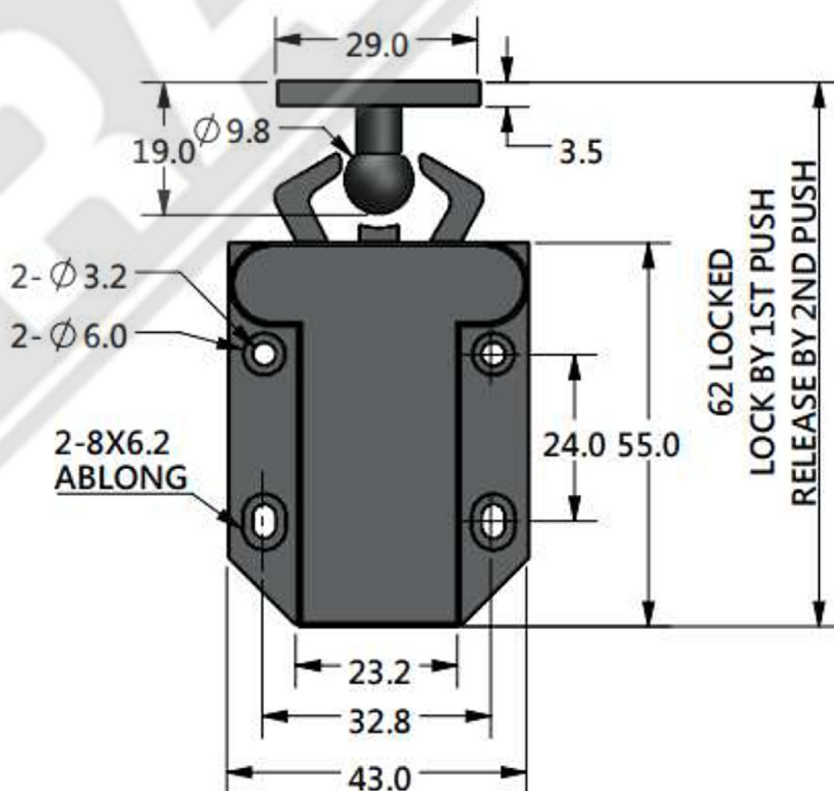

For Product Step File or 3D Model Send a Request Mail To info@nrack.com

NEW

Photo View

Door Catcher

3D Rendered View

MX 011P

- Material: PA6+GF30
- Finish: Matt Black