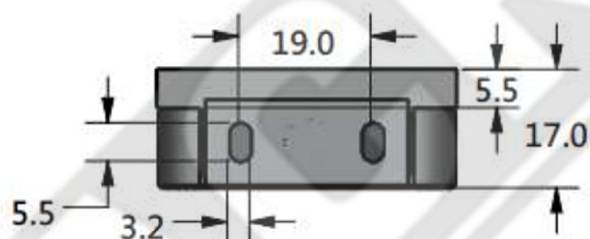

For Product Step File or 3D Model Send a Request Mail To info@nrack.com

NEW

Photo View

Door Catcher

3D Rendered View

MX 011P

- Material: PA6+GF30
- Finish: Matt Black