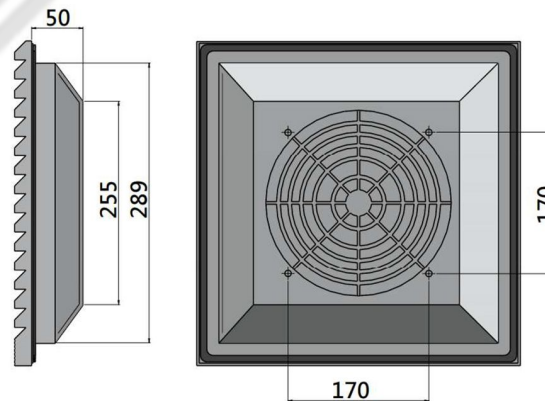

Photo View

3D Rendered View

Fan & Filters

For Product Step File or 3D Model Send a Request Mail To info@nrack.com

NRF - 04

Model No : FKL6625.230

CUTOUT

Flat Type

NRF - 04A

Model No : FKL6625.230

Doom Type Without Fan

Part No	Model No	Type	Size of Airvents
NRF - 04	FKL6626.230	Flat	292X292mm
NRF - 04 A	FKL6626.300	Dhoom	292X292mm