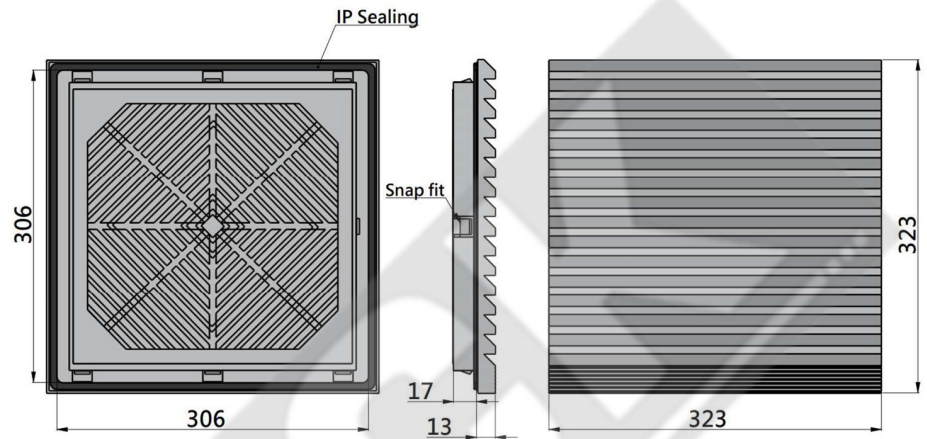

Photo View

3D Rendered View

Fan & Filters

For Product Step File or 3D Model Send a Request Mail To info@nrack.com

NRF - 04

Model No : FKL6625.230

CUTOUT

Flat Type

NRF - 04A

Model No : FKL6625.230

Doom Type Without Fan

Part No	Model No	Type	Size of Airvents
NRF - 04	FKL6626.230	Flat	292X292mm
NRF - 04 A	FKL6626.300	Dhoom	292X292mm