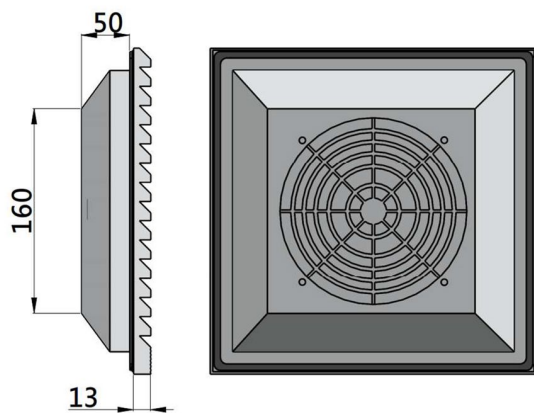

For Product Step File or 3D Model Send a Request Mail To info@nrack.com

Photo View

3D Rendered View

Fan & Filters

NRF - 02

Model No : FKL6623.300

Flat Type

NRF - 02A

Model No : FKL6623.300

Doom Type Without Fan

| Part No | Model No | Type | Size of Airvents |
|------------|-------------|-------|------------------|
| NRF - 02 | FKL6623.230 | Flat | 177X177mm |
| NRF - 02 A | FKL6623.300 | Dhoom | 177X177mm |