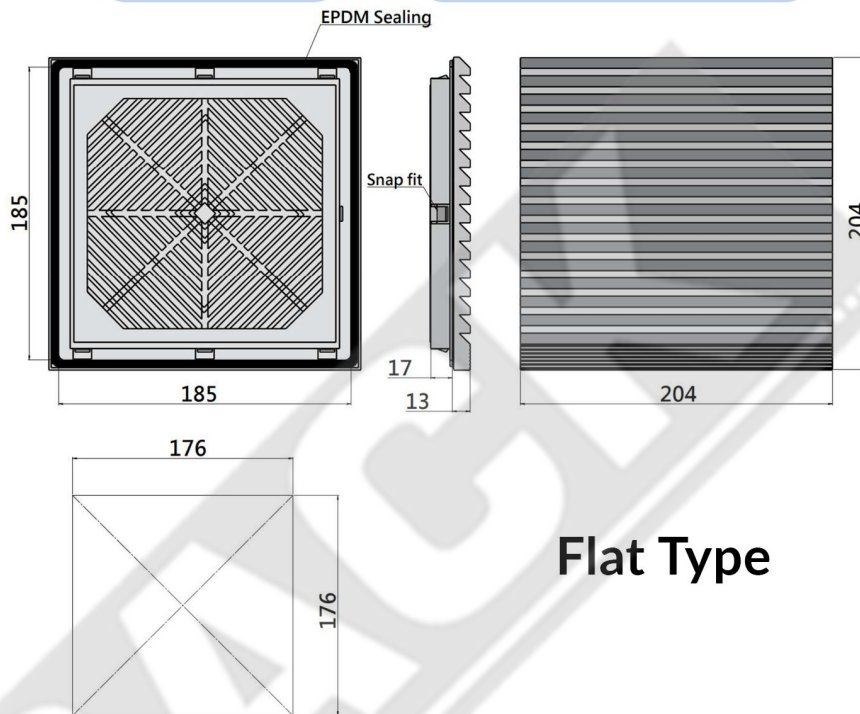

For Product Step File or 3D Model Send a Request Mail To info@nrack.com

Photo View

3D Rendered View

Fan & Filters

NRF - 02

Model No : FKL6623.300

Flat Type

NRF - 02A

Model No : FKL6623.300

Doom Type Without Fan

| Part No | Model No | Type | Size of Airvents |
|------------|-------------|-------|------------------|
| NRF - 02 | FKL6623.230 | Flat | 177X177mm |
| NRF - 02 A | FKL6623.300 | Dhoom | 177X177mm |