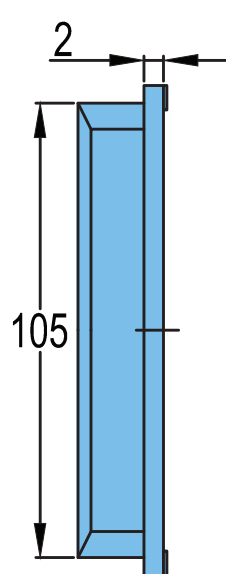

OA 42 H

Material ABS

Finish Black/Grey.

CUT OUT