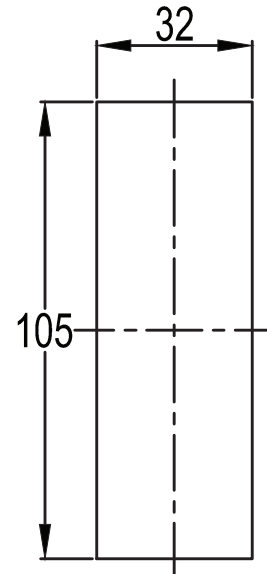

OA 42 H

Material ABS

Finish Black/Grey.

CUT OUT