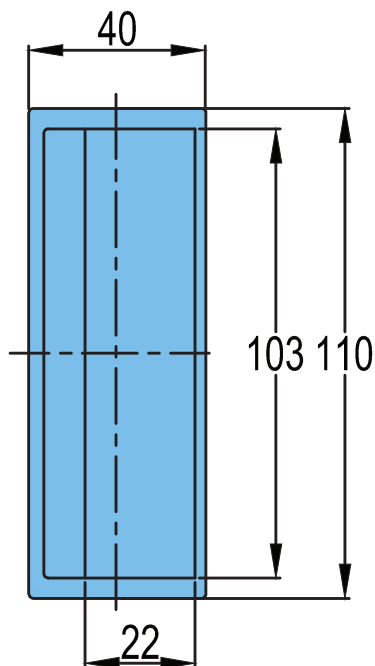

OA 42 H

Material ABS

Finish Black/Grey.

CUT OUT