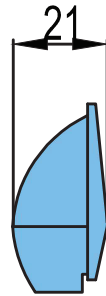

OA 42 H

Material ABS

Finish Black/Grey.

CUT OUT