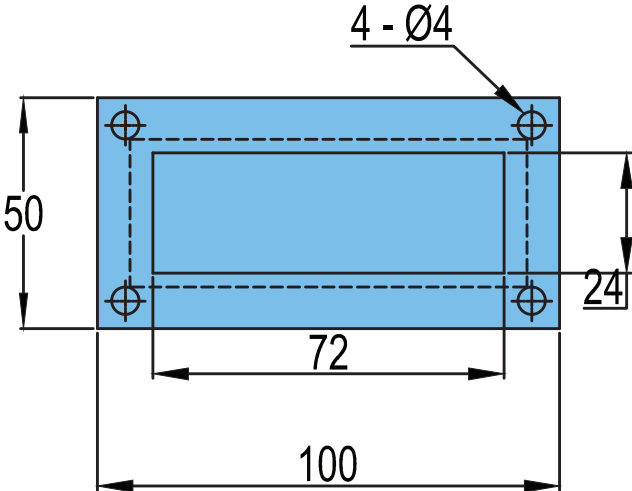

**OA 40 H**

*Material* Stainless Steel

CUT OUT