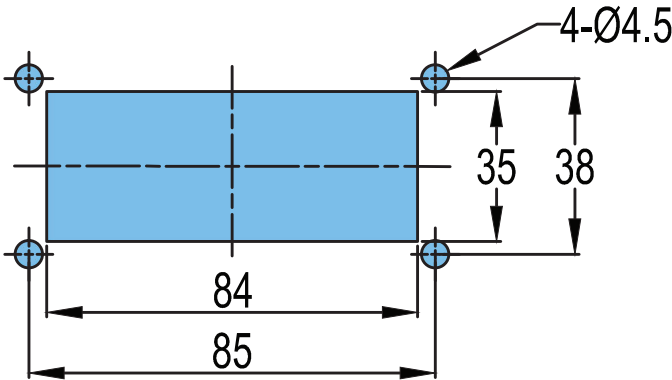

**OA 40 H**

*Material* Stainless Steel

CUT OUT