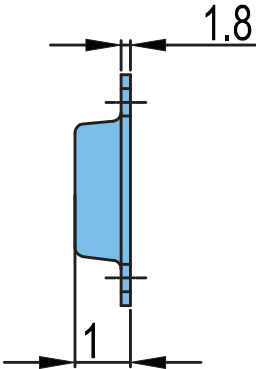

**OA 40 H**

*Material* Stainless Steel

CUT OUT