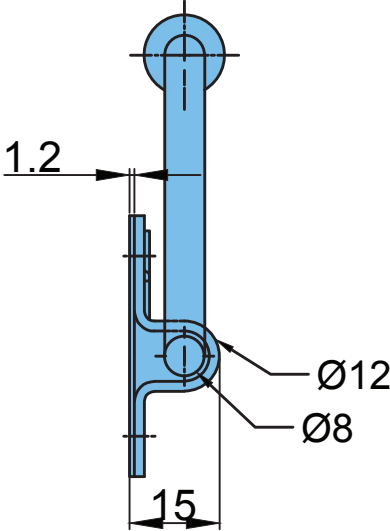

## OA 39 H

**Material** Steel / Stainless Steel

**Finish** Zinc Blue Plating

Rear Sheet -SS