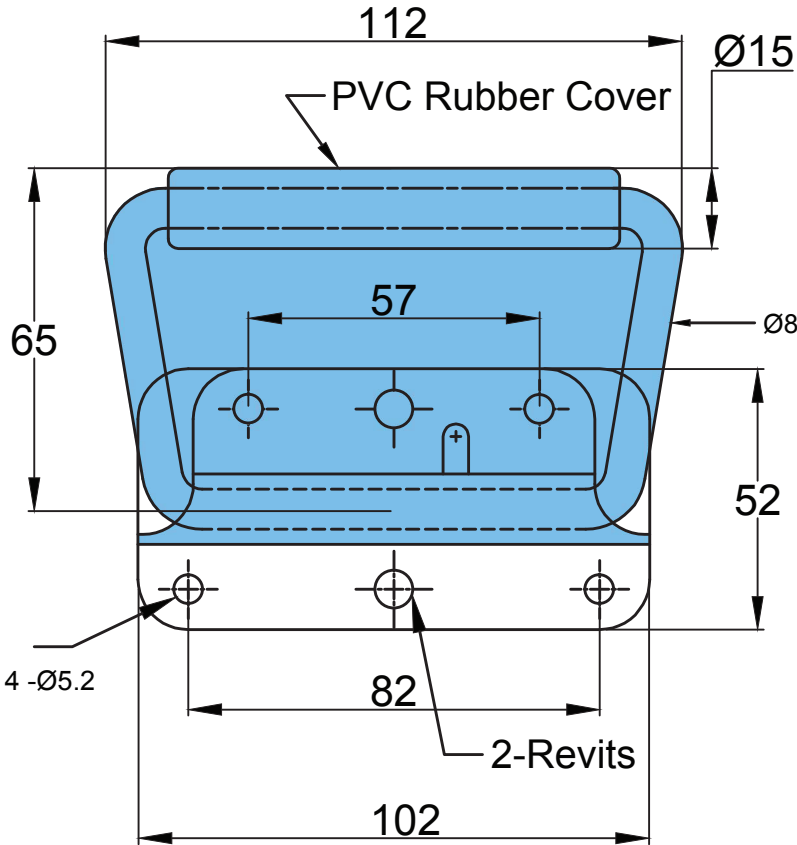

## OA 39 H

**Material** Steel / Stainless Steel

**Finish** Zinc Blue Plating

Rear Sheet -SS