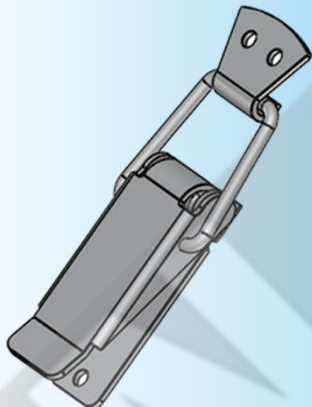

For Product Step File or 3D Model Send a Request Mail To info@nrack.com

Photo View

3D Rendered View

**OA - 39A**

Available in Stainless Steel on Request

## Snap Latch

- Material: Steel (Stainless Steel on request)
- Finish: Zinc Blue Plating