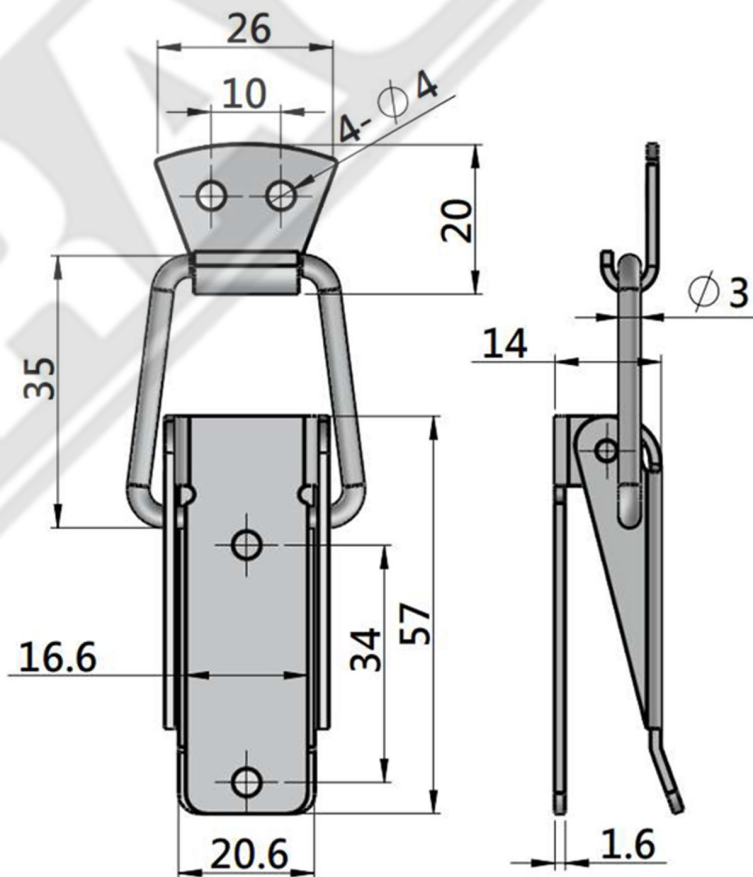

For Product Step File or 3D Model Send a Request Mail To info@nrack.com

Photo View

3D Rendered View

**OA - 39A**

Available in Stainless Steel on Request

## Snap Latch

- Material: Steel (Stainless Steel on request)
- Finish: Zinc Blue Plating