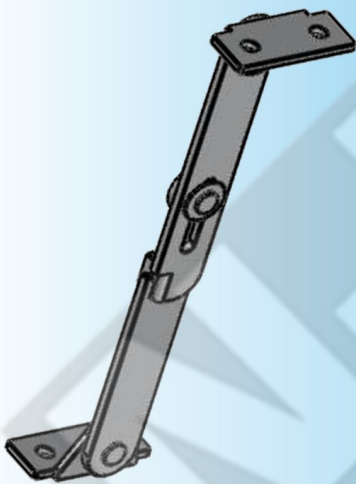

For Product Step File or 3D Model Send a Request Mail To info@nrack.com

Photo View

Stainless Steel Available on Request

Door Stay

3D Rendered View

OA - 15A

- Material: Steel
- Finish: Zinc Blue/Nickel Plating