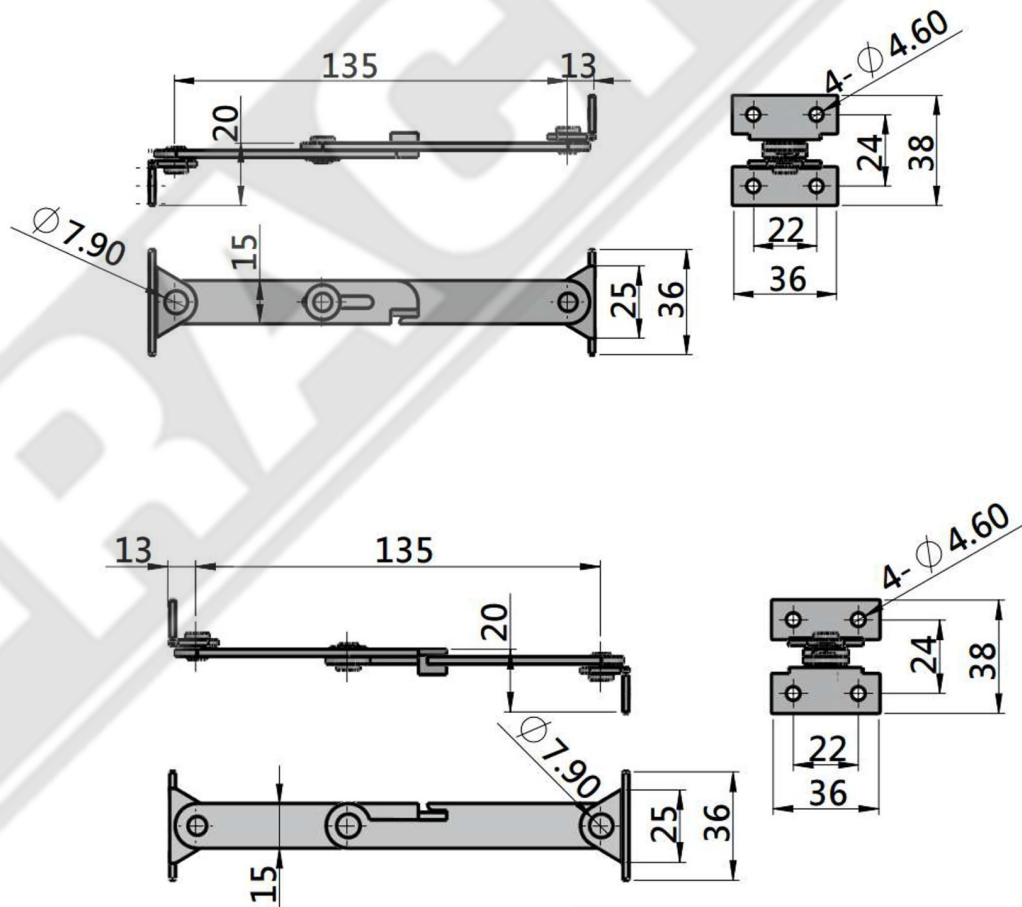

For Product Step File or 3D Model Send a Request Mail To info@nrack.com

Photo View

Stainless Steel Available on Request

Door Stay

3D Rendered View

OA - 15A

- Material: Steel
- Finish: Zinc Blue/Nickel Plating