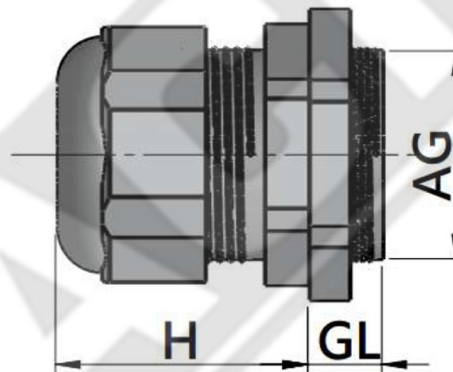

For Product Step File or 3D Model Send a Request Mail To [info@nrack.com](mailto:info@nrack.com)

Photo View

3D Rendered View

OA - 14

- Material: Nylon
- Finish: Black/Grey

## Cable Gland

TYPE	AG (PG)	Ø MM	H MM	GL MM	
YE-PG7	PG7	3-6.5	21	8	15
YE-PG9	PG9	4-8	22	8	19
YE-PG11	PG11	5-10	25	8	22
YE-PG 13.5	PG 13.5	4-8	27	9	24
YE-PG 13.5	PG 13.5	5-10	27	9	24
YE-PG 13.5	PG 13.5	6-12	27	9	24
YE-PG16	PG16	10-14	28	10	27
YE-PG18	PG18	12-16	29	11	27
YE-PG19	PG19	12-16	29	11	27
YE-PG21	PG21	13-18	31	11	33
YE-PG25	PG25	14-21	32	12	36
YE-PG27	PG27	15-23	33	12	38
YE-PG29	PG29	18-25	39	11	42
YE-PG36	PG36	22-32	48	13	53
YE-PG42	PG42	32-38	48	13	60
YE-PG48	PG48	37-44	49	14	65
YE-PG63	PG63	40-50	95	29	75