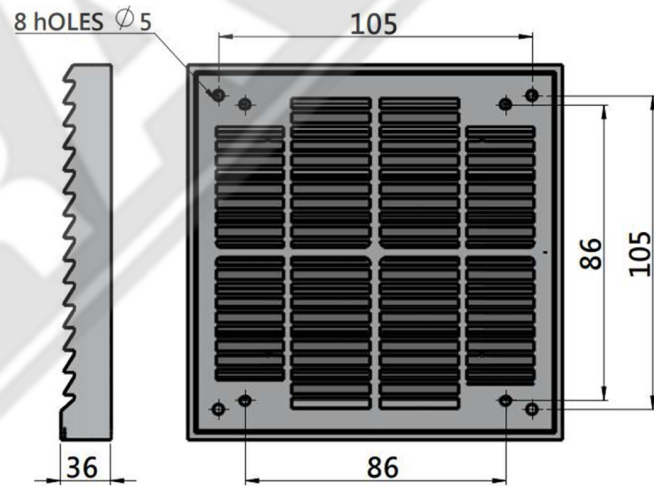

Photo View

3D Rendered View

Fan & Filters

For Product Step File or 3D Model Send a Request Mail To info@nrack.com

NRF - 10

Model No : IP54 FK55

CUT OUT