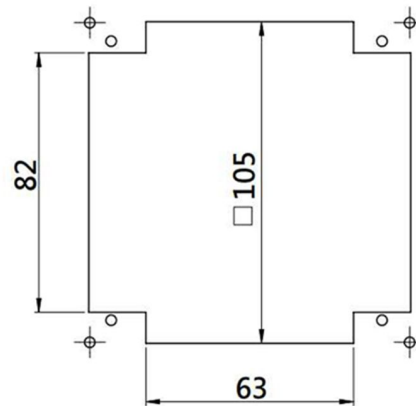

Photo View

3D Rendered View

Fan & Filters

For Product Step File or 3D Model Send a Request Mail To info@nrack.com

NRF - 10

Model No : IP54 FK55

CUT OUT