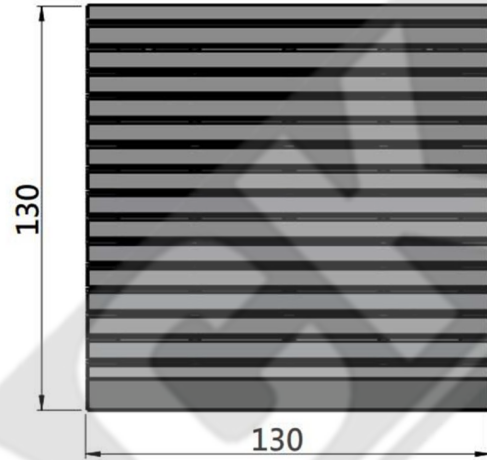

Photo View

3D Rendered View

Fan & Filters

For Product Step File or 3D Model Send a Request Mail To info@nrack.com

NRF - 10

Model No : IP54 FK55

CUT OUT